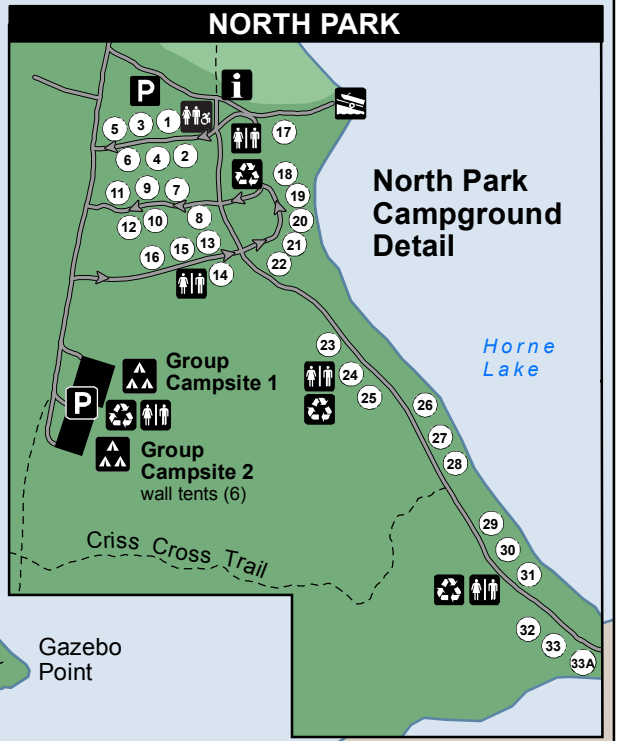

Regional District of Nanaimo  
Request for Proposal  
Park Operator – Horne Lake Regional Park

**ATTACHMENT 3**  
**Park Map**

# HORNE LAKE REGIONAL PARK

To Hwy 19 (13 km)  
To Qualicum Beach (31 km)

Boat Launch	Information	Water Supply	Trail	Horne Lake Caves Provincial Park
Garbage / Recycling	Parking	Vault Toilet	Gravel Road	Regional Park
Gate	View Point	Accessible Vault Toilet	Day Use Area	Private Property