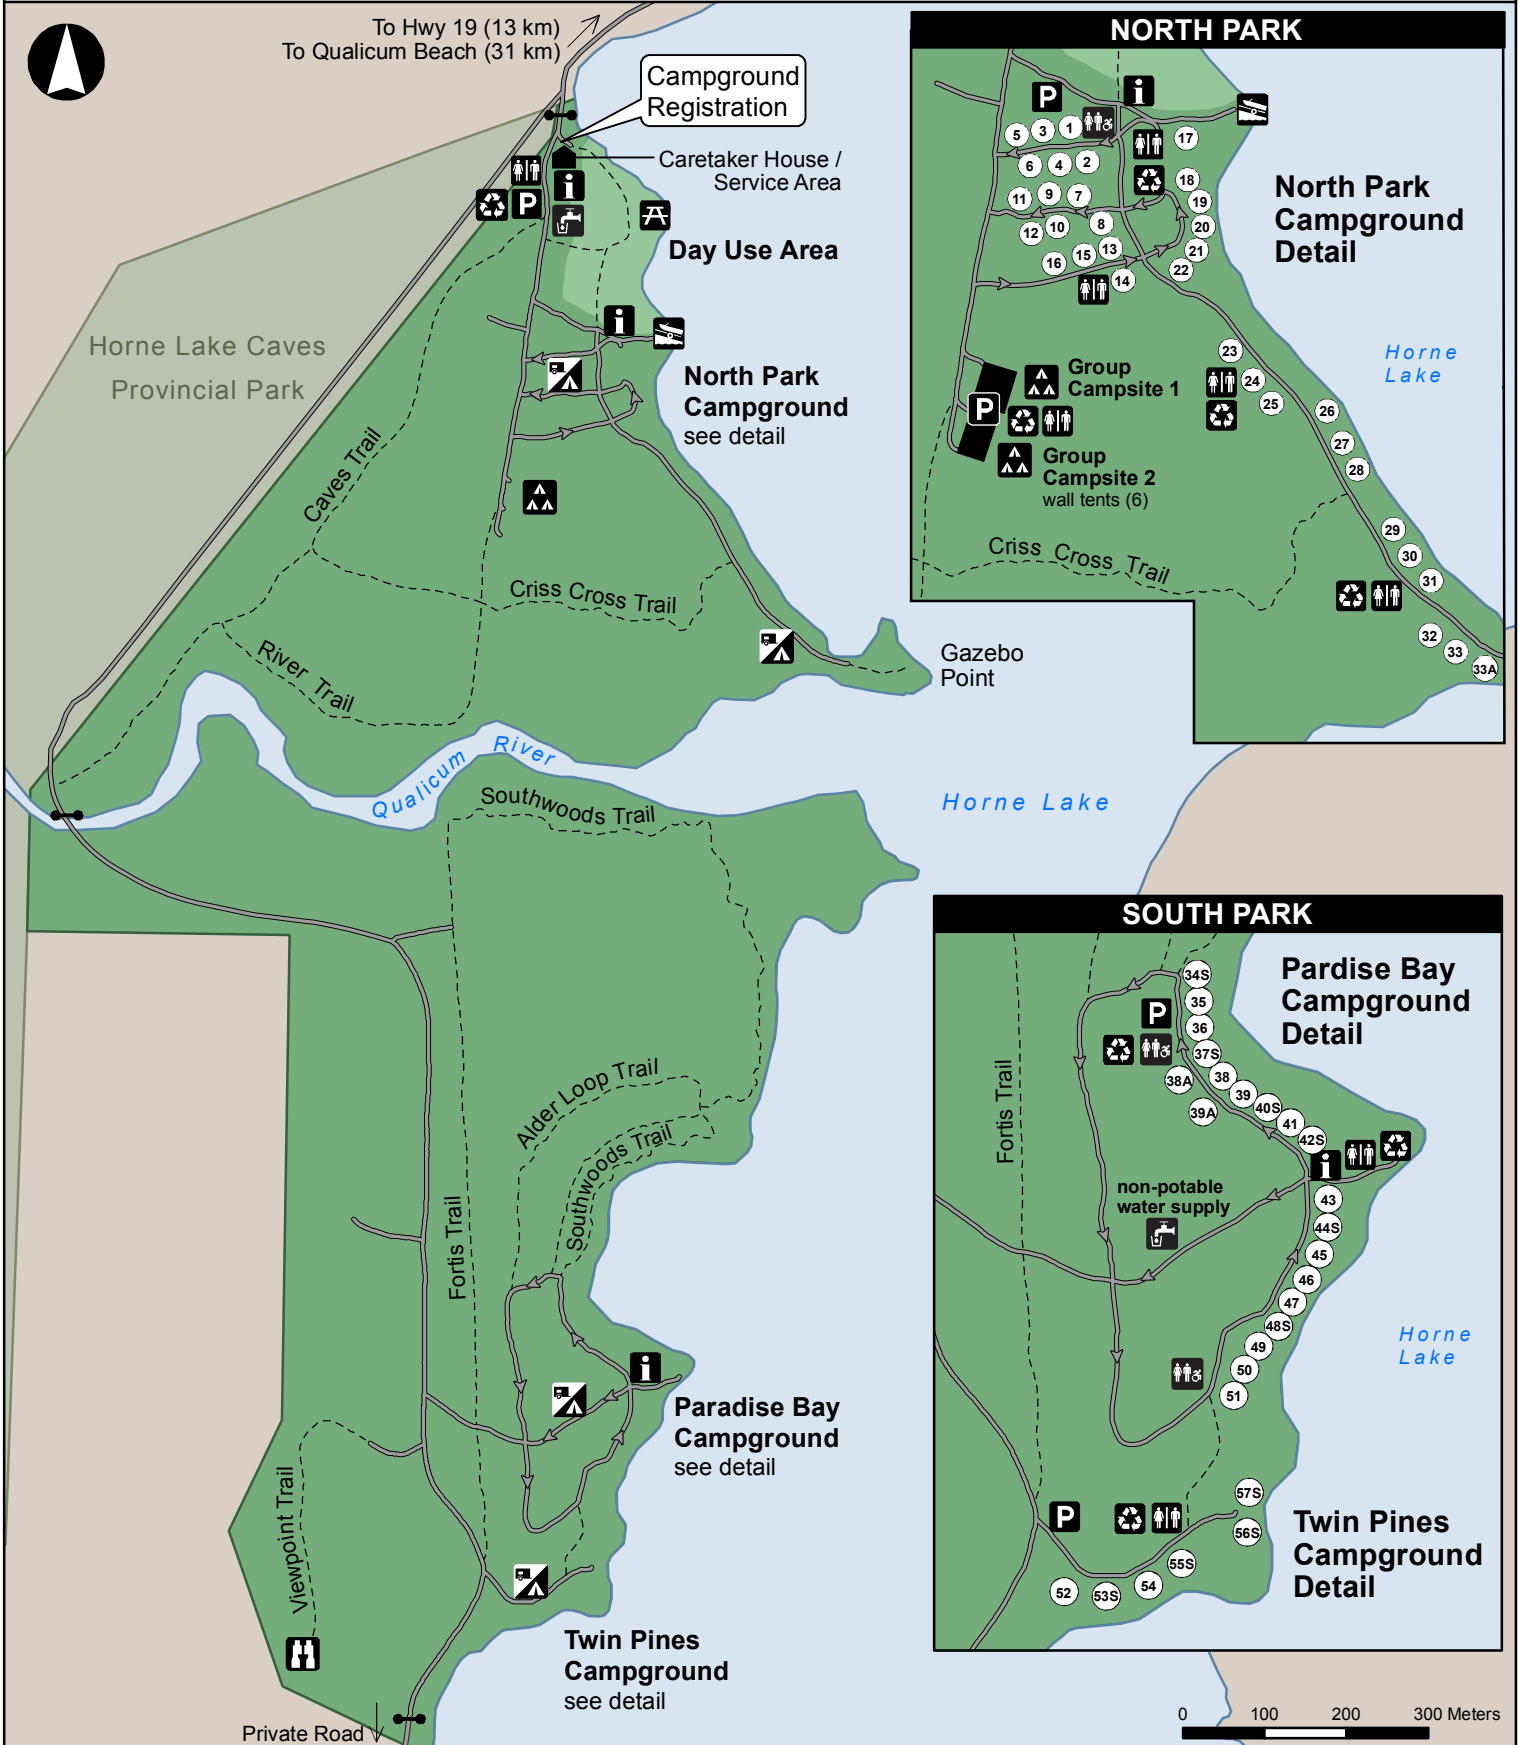

Regional District of Nanaimo  
Request for Proposal  
Park Operator – Horne Lake Regional Park

**ATTACHMENT 3**  
**Park Map**

# HORNE LAKE REGIONAL PARK

To Hwy 19 (13 km)  
To Qualicum Beach (31 km)

Boat Launch	Information	Water Supply	Trail	Horne Lake Caves Provincial Park
Garbage / Recycling	Parking	Vault Toilet	Gravel Road	Regional Park
Gate	View Point	Accessible Vault Toilet	Day Use Area	Private Property