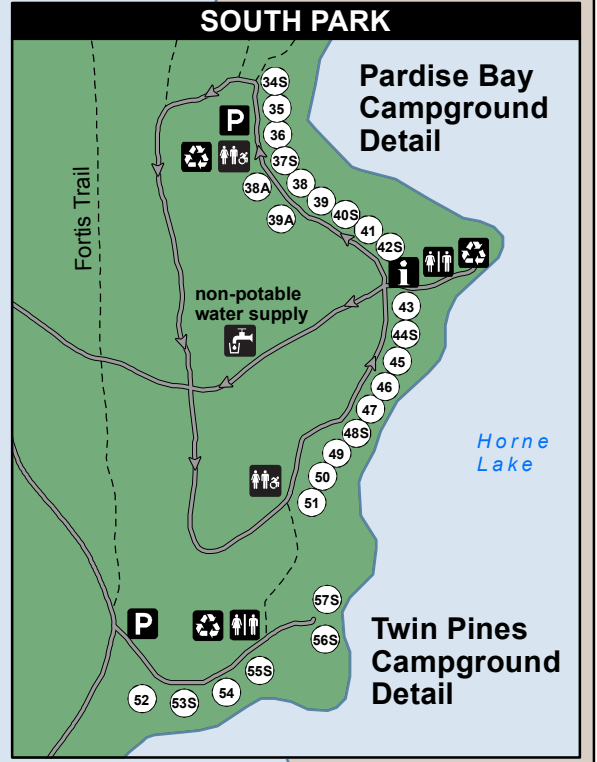

Regional District of Nanaimo  
Request for Proposal  
Park Operator – Horne Lake Regional Park

**ATTACHMENT 3**  
**Park Map**

# HORNE LAKE REGIONAL PARK

To Hwy 19 (13 km)  
To Qualicum Beach (31 km)

Boat Launch	Information	Water Supply	Trail	Horne Lake Caves Provincial Park
Garbage / Recycling	Parking	Vault Toilet	Gravel Road	Regional Park
Gate	View Point	Accessible Vault Toilet	Day Use Area	Private Property