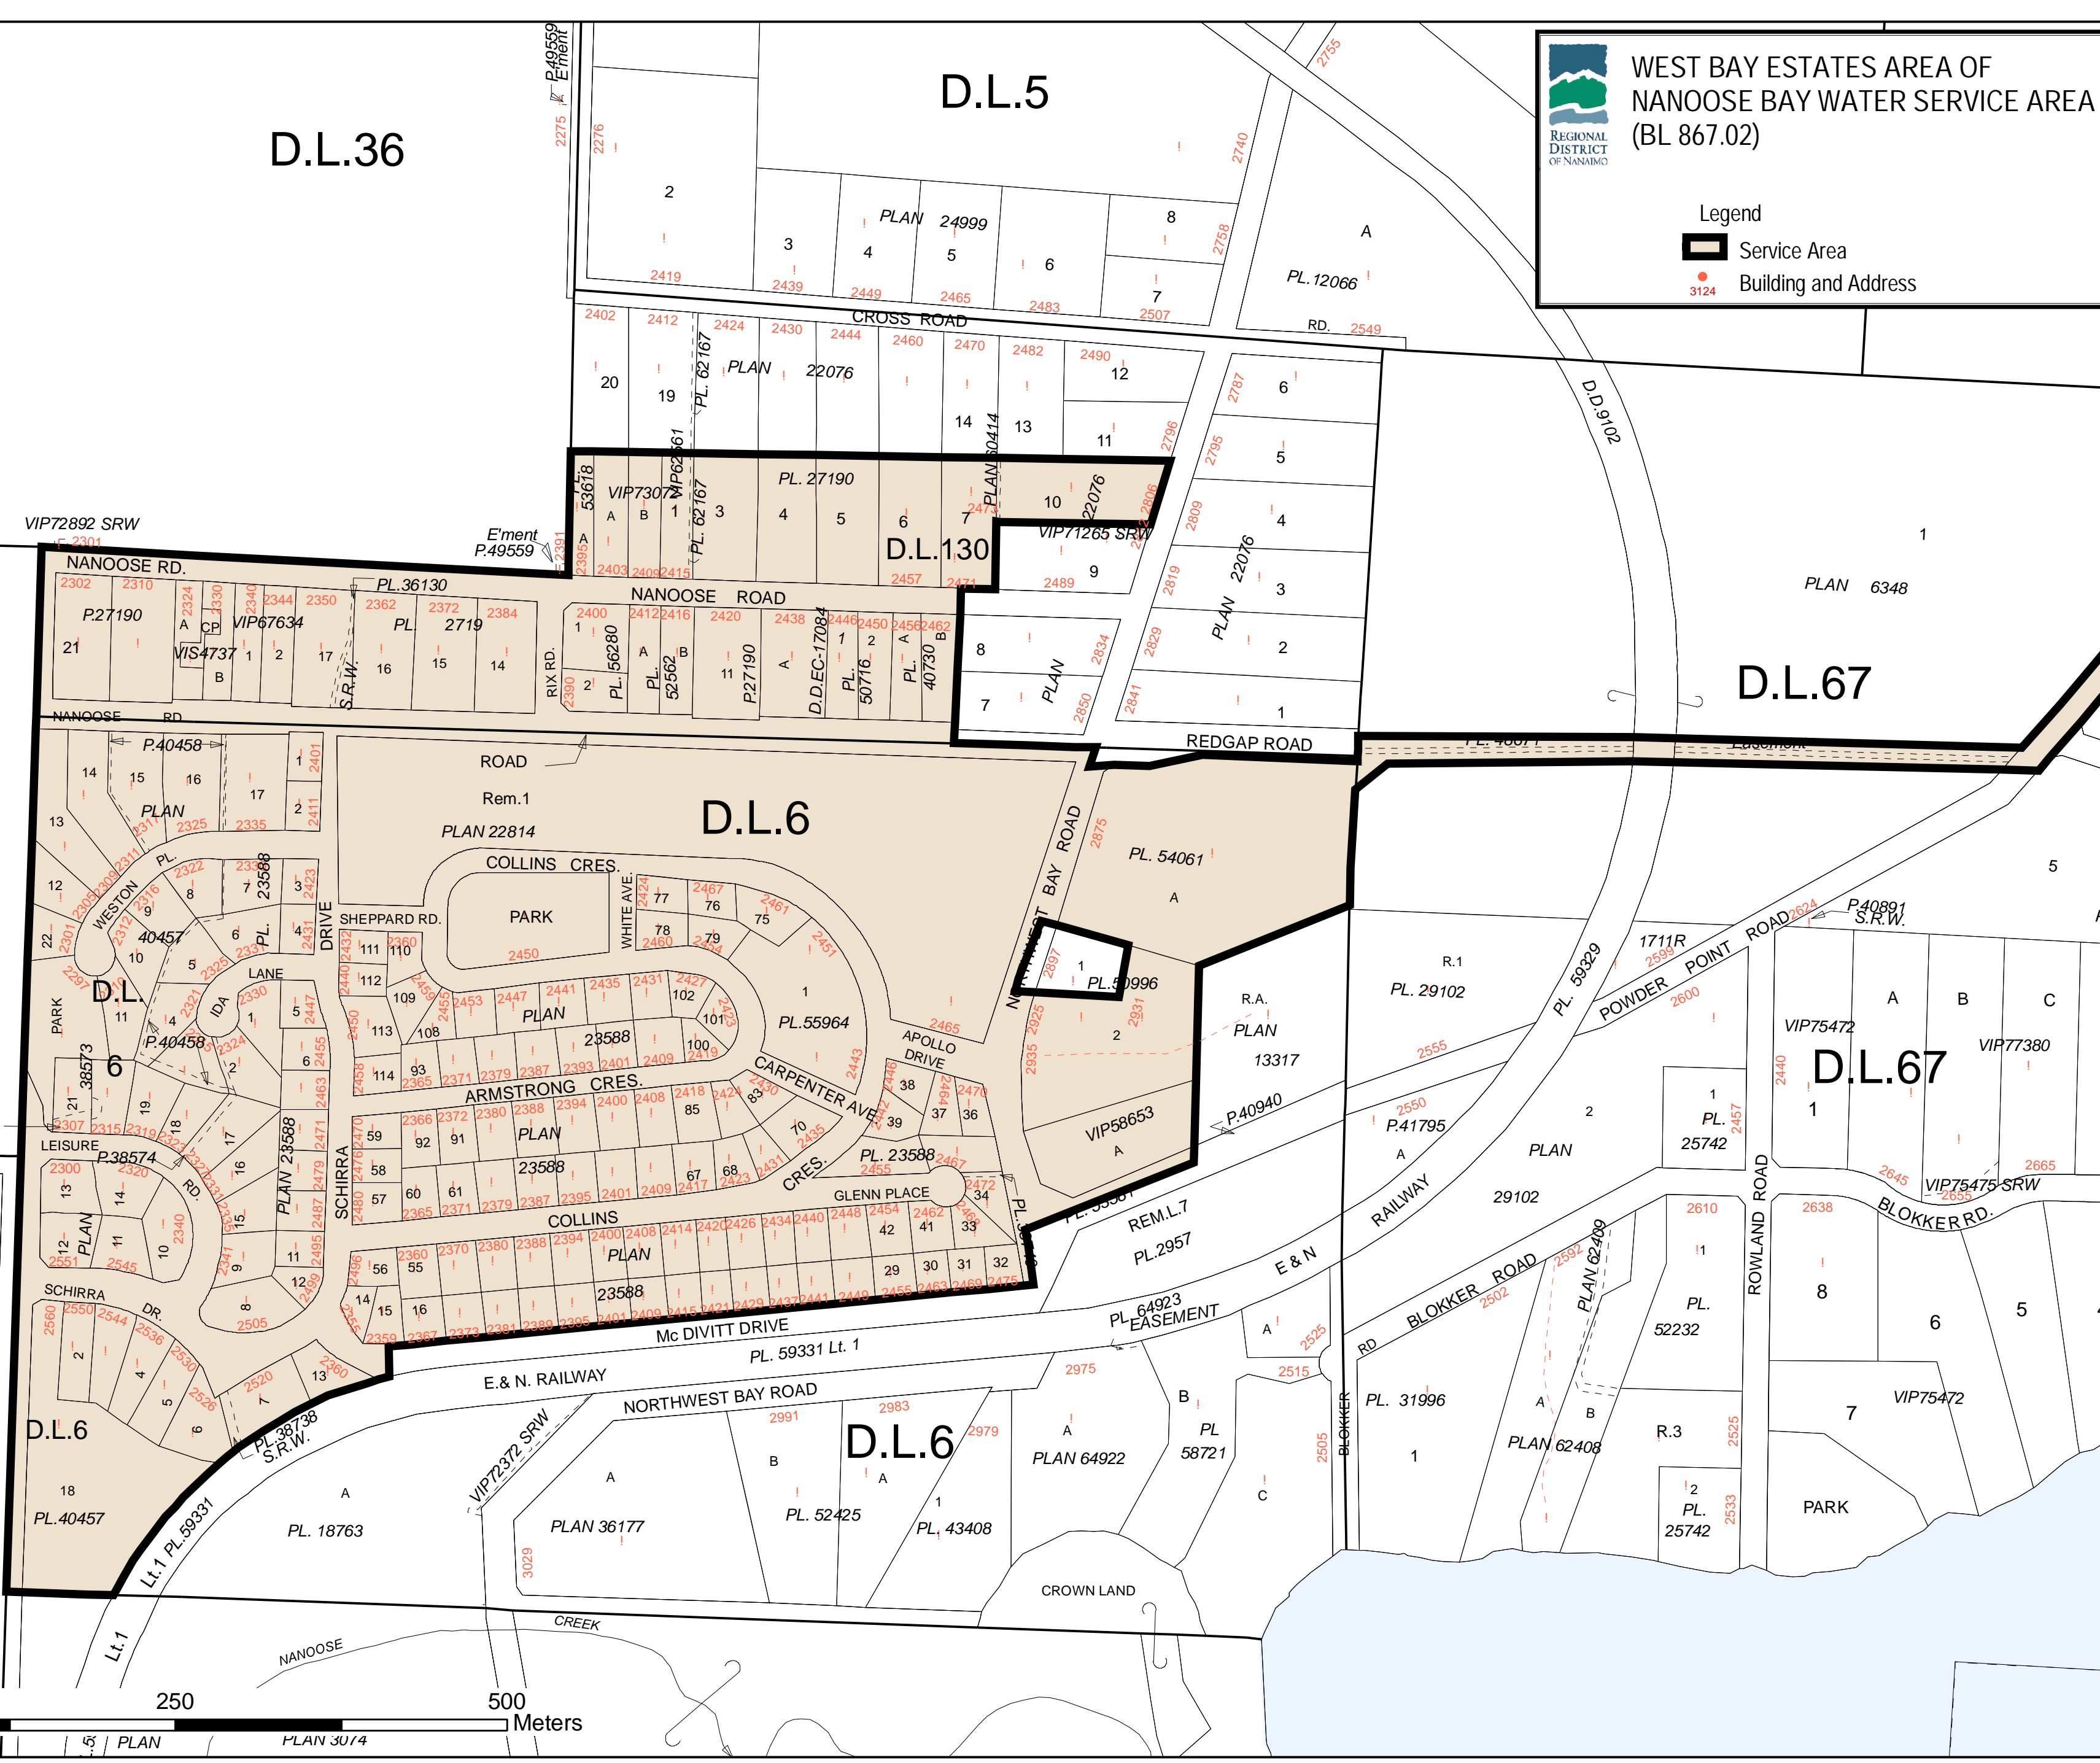

36

D.L.36

D.L.5

WEST BAY ESTATES AREA OF NANOOSE BAY WATER SERVICE AREA (BL 867.02)

Legend

Service Area

Building and Address

Easement PL. 39122

20 F 9

PLAN 3014