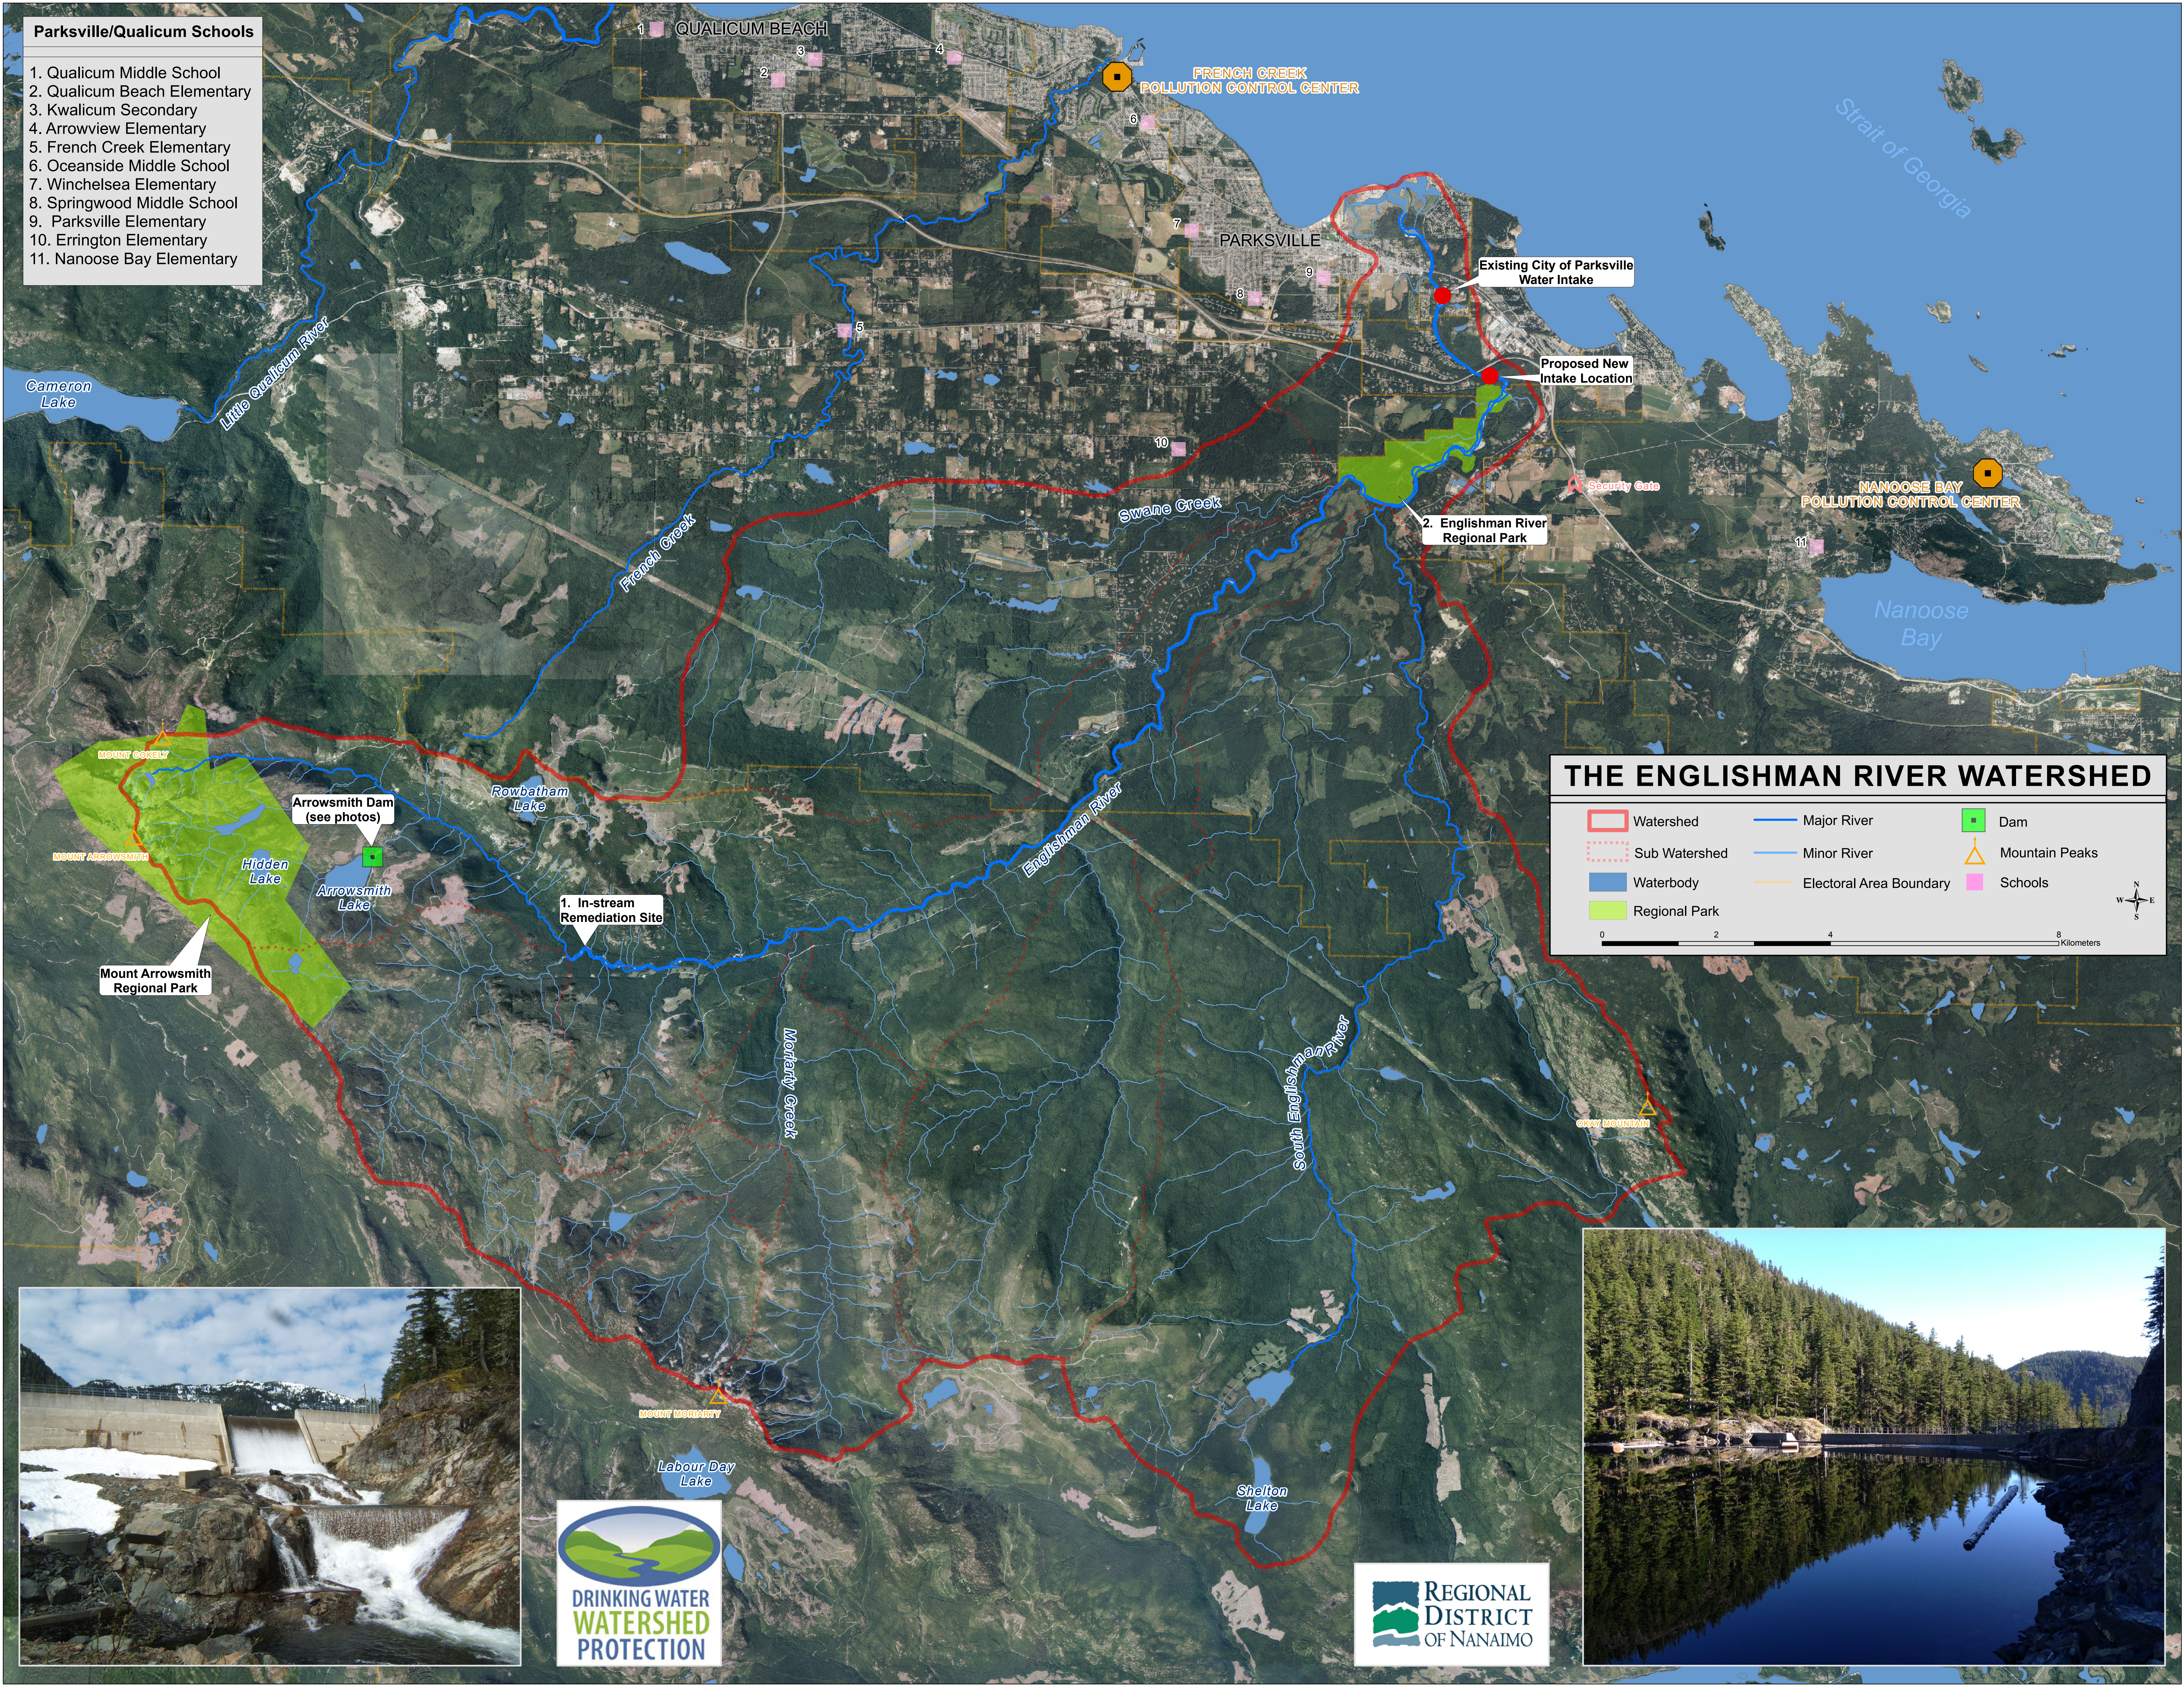

Parkville/Qualicum Schools

1. Qualicum Middle School
2. Qualicum Beach Elementary
3. Kwalicum Secondary
4. Arrowview Elementary
5. French Creek Elementary
6. Oceanside Middle School
7. Winchelsea Elementary
8. Springwood Middle School
9. Parkville Elementary
10. Errington Elementary
11. Nanoose Bay Elementary

THE ENGLISHMAN RIVER WATERSHED

	Watershed		Major River		Dam
	Sub Watershed		Minor River		Mountain Peaks
	Waterbody		Electoral Area Boundary		Schools
	Regional Park				

0 2 4 8 Kilometers