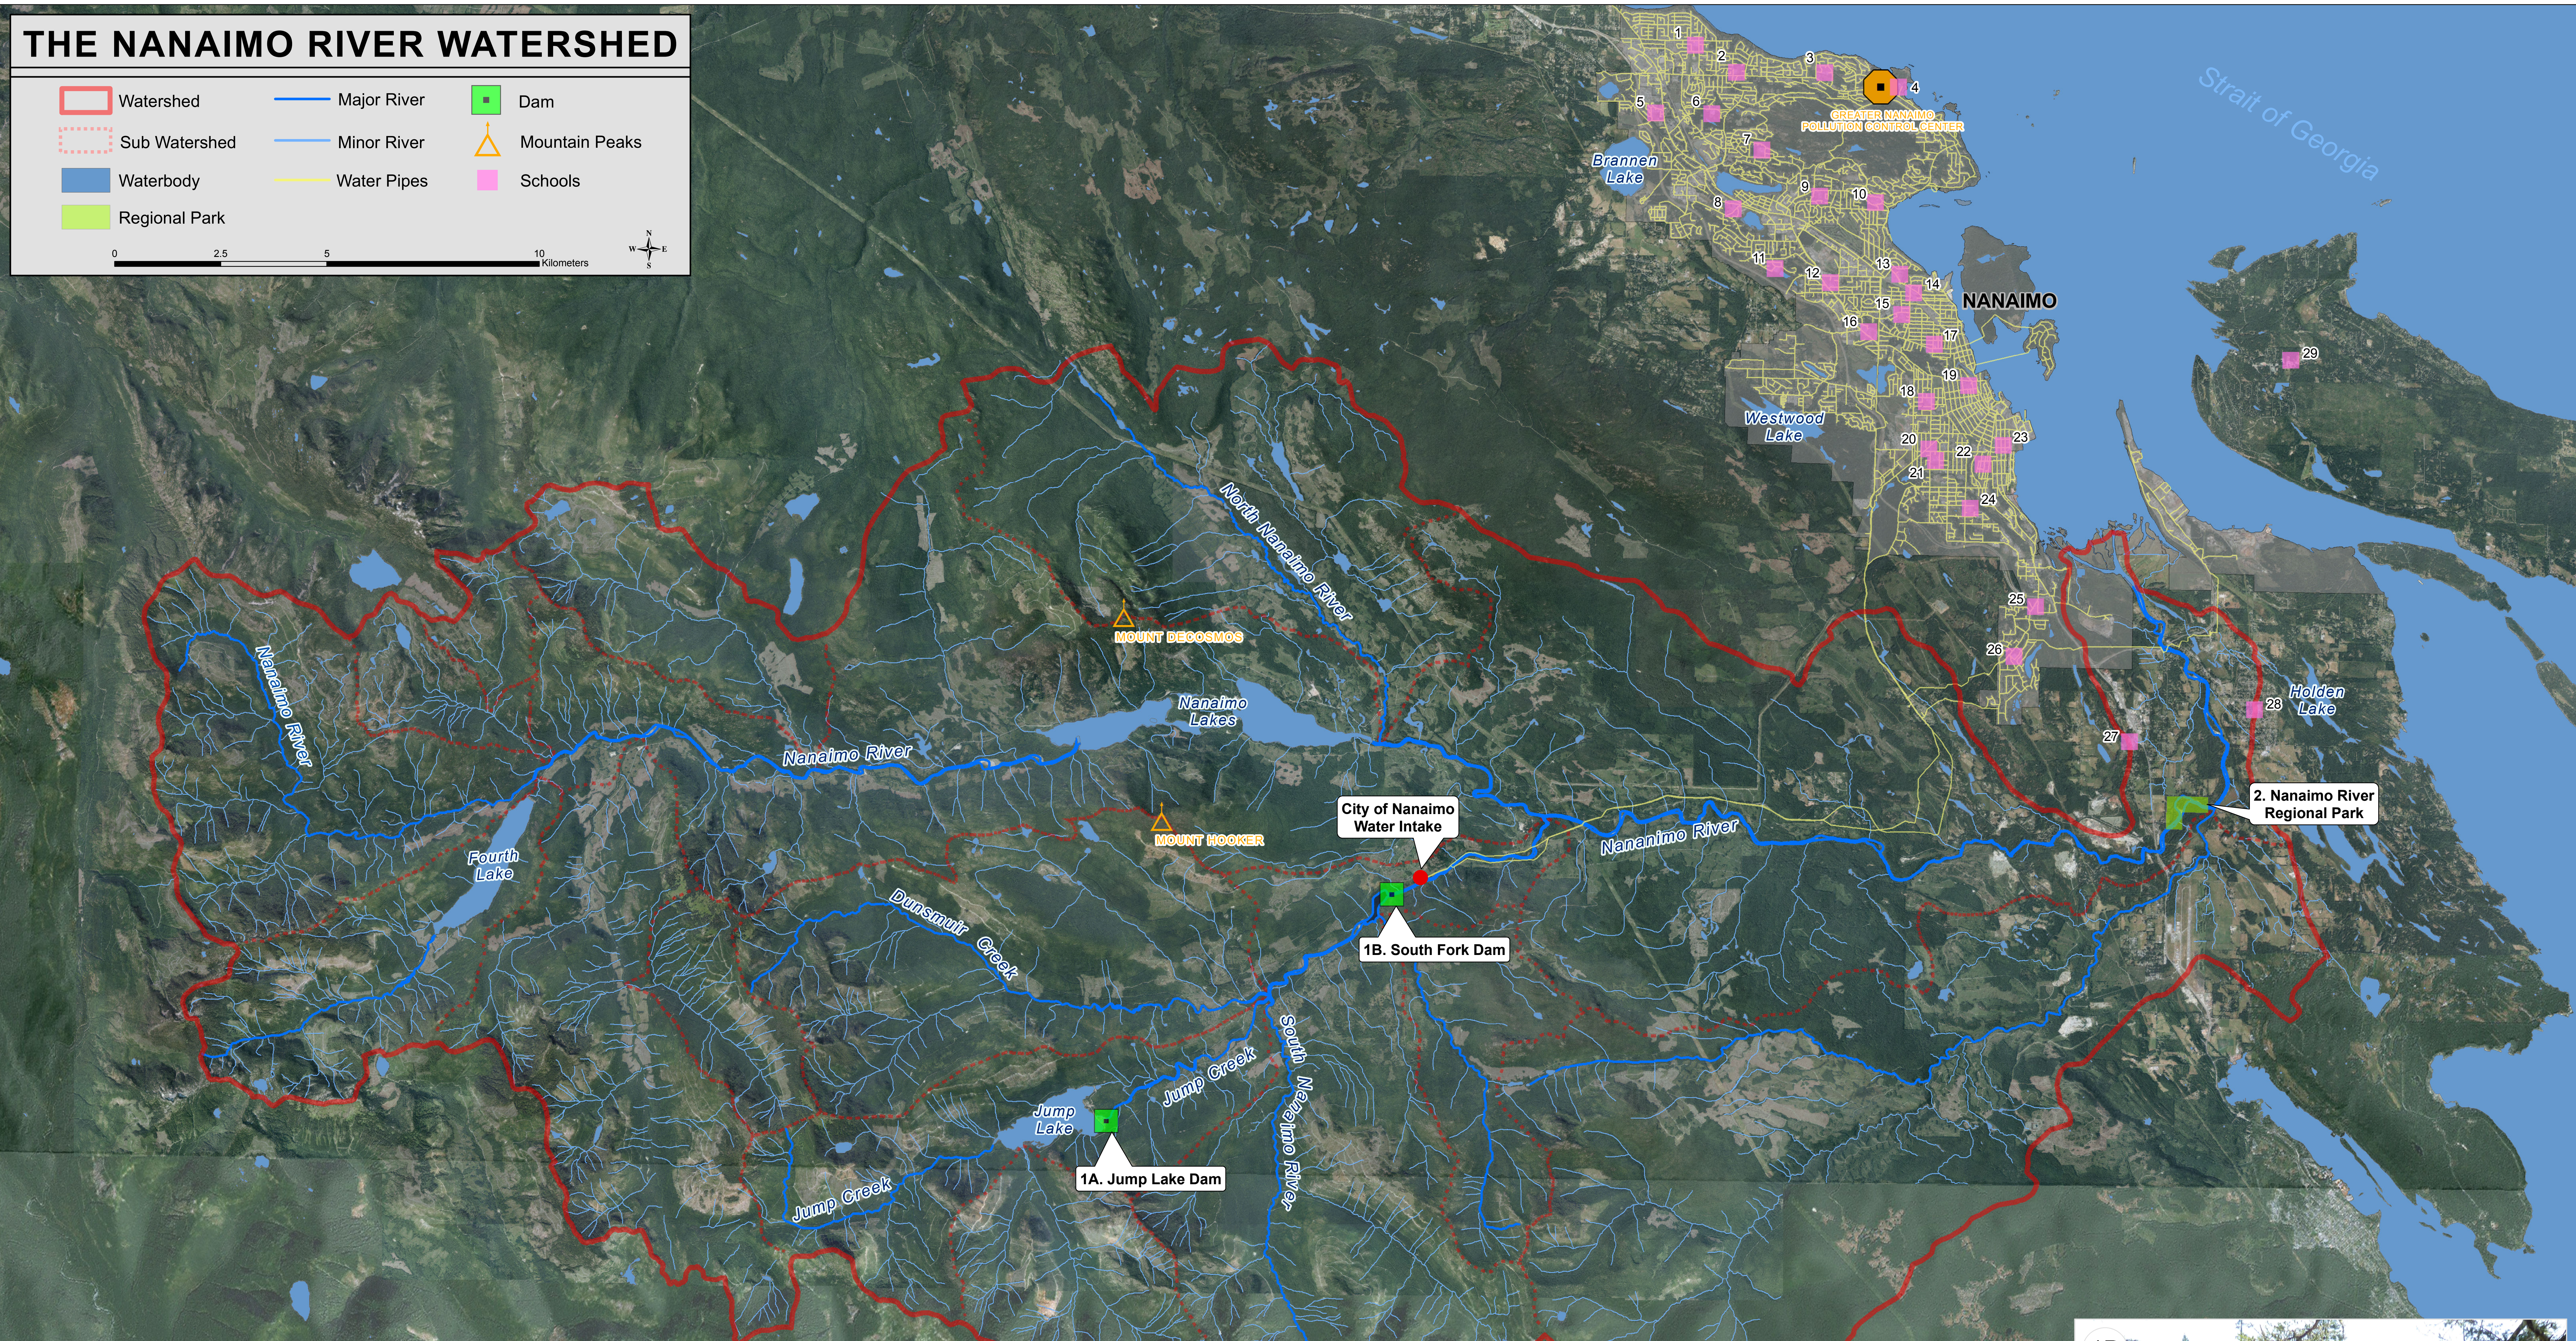

THE NANAIMO RIVER WATERSHED

Watershed
 Sub Watershed
 Waterbody
 Regional Park
 Major River
 Minor River
 Water Pipes
 Dam
▲ Mountain Peaks
 Schools

0 2.5 5 10 Kilometers

1A

1B

Nanaimo Area Elementary Schools	
1. McGirr	16. Quarterway
2. Rutherford	17. Brechin
3. Frank J Ney	18. Fairview
4. Hammond Bay	19. Pauline Haarer
5. Pleasant Valley	20. Harewood
6. Randerson Ridge	21. Georgia Avenue
7. Uplands Park	22. Bayview
8. Mount Benson	23. Princess Royal
9. Rock City	24. Park Avenue
10. Departure Bay	25. Chase River
11. Coal Tye	26. Cinnabar Valley
12. Forest Park	27. South Wellington
13. Cilaire	28. Woodbank
14. Princess Anne	29. Gabriola
15. Dufferin Crescent	