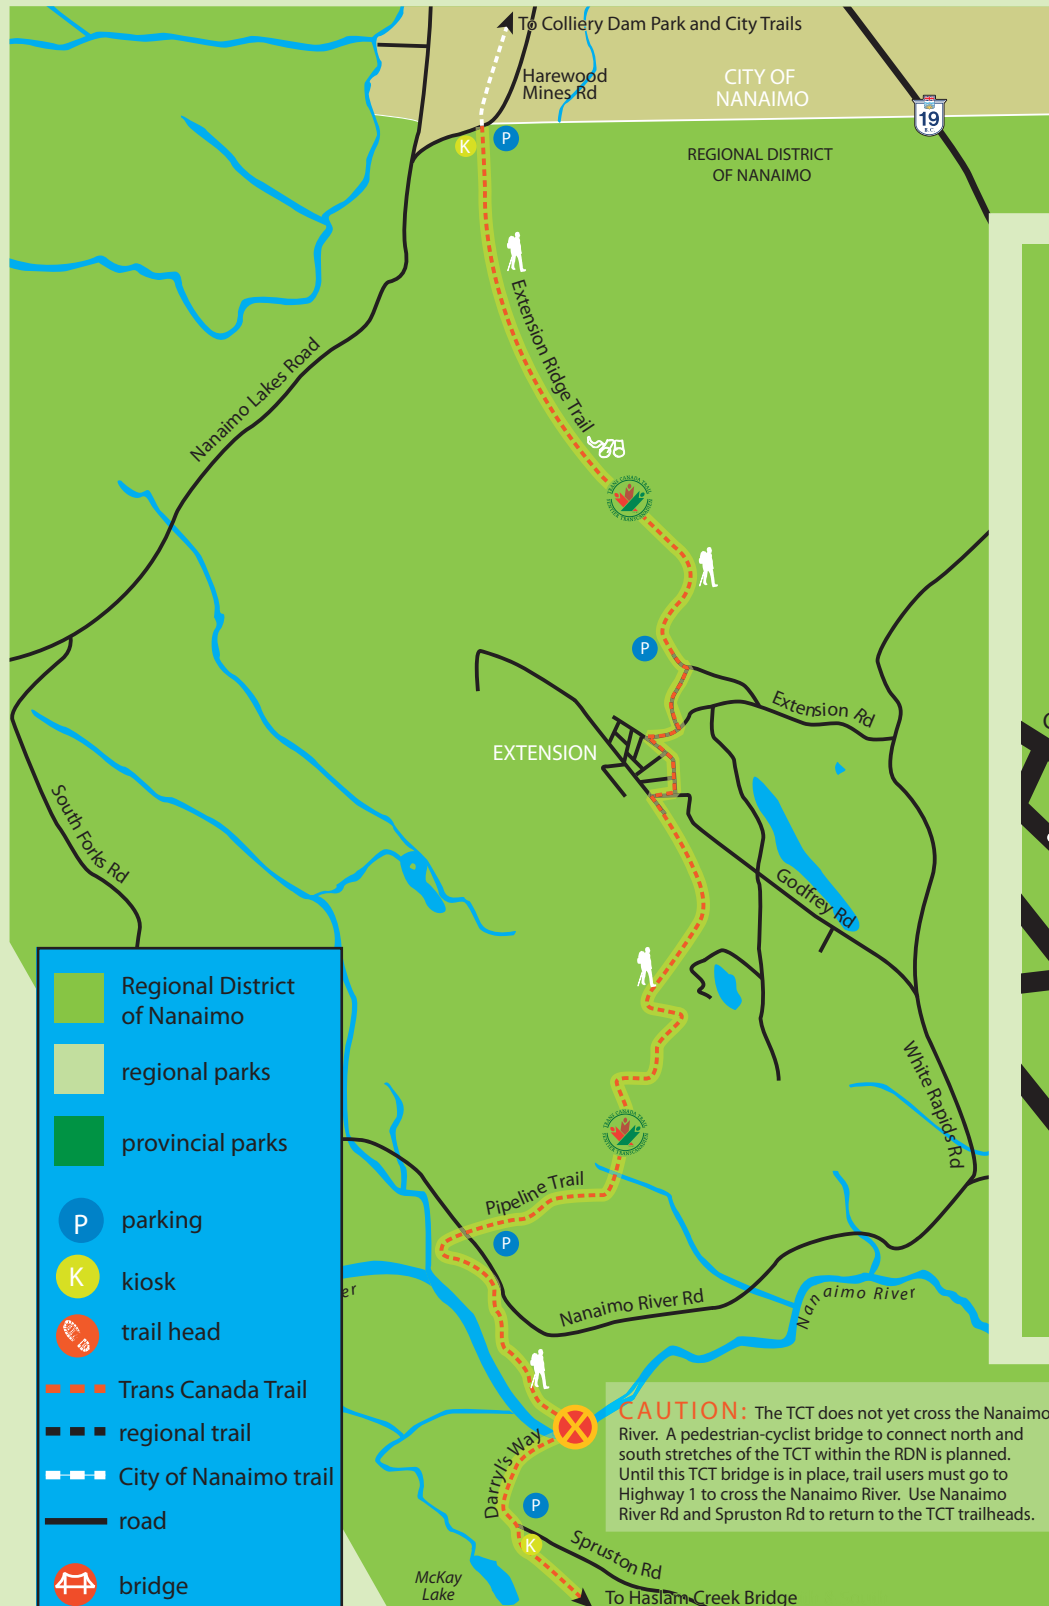

# trans canada regional trail

November 2009

## North Map

Detail of Trans Canada Trail North of Nanaimo River

- Regional District of Nanaimo
- regional parks
- provincial parks
- P parking
- K kiosk
- TCT trail head
- Trans Canada Trail
- regional trail
- City of Nanaimo trail
- road
- ⌈ bridge
- X no bridge

**CAUTION:** The TCT does not yet cross the Nanaimo River. A pedestrian-cyclist bridge to connect north and south stretches of the TCT within the RDN is planned. Until this TCT bridge is in place, trail users must go to Highway 1 to cross the Nanaimo River. Use Nanaimo River Rd and Spruston Rd to return to the TCT trailheads.

## Detail of Extension