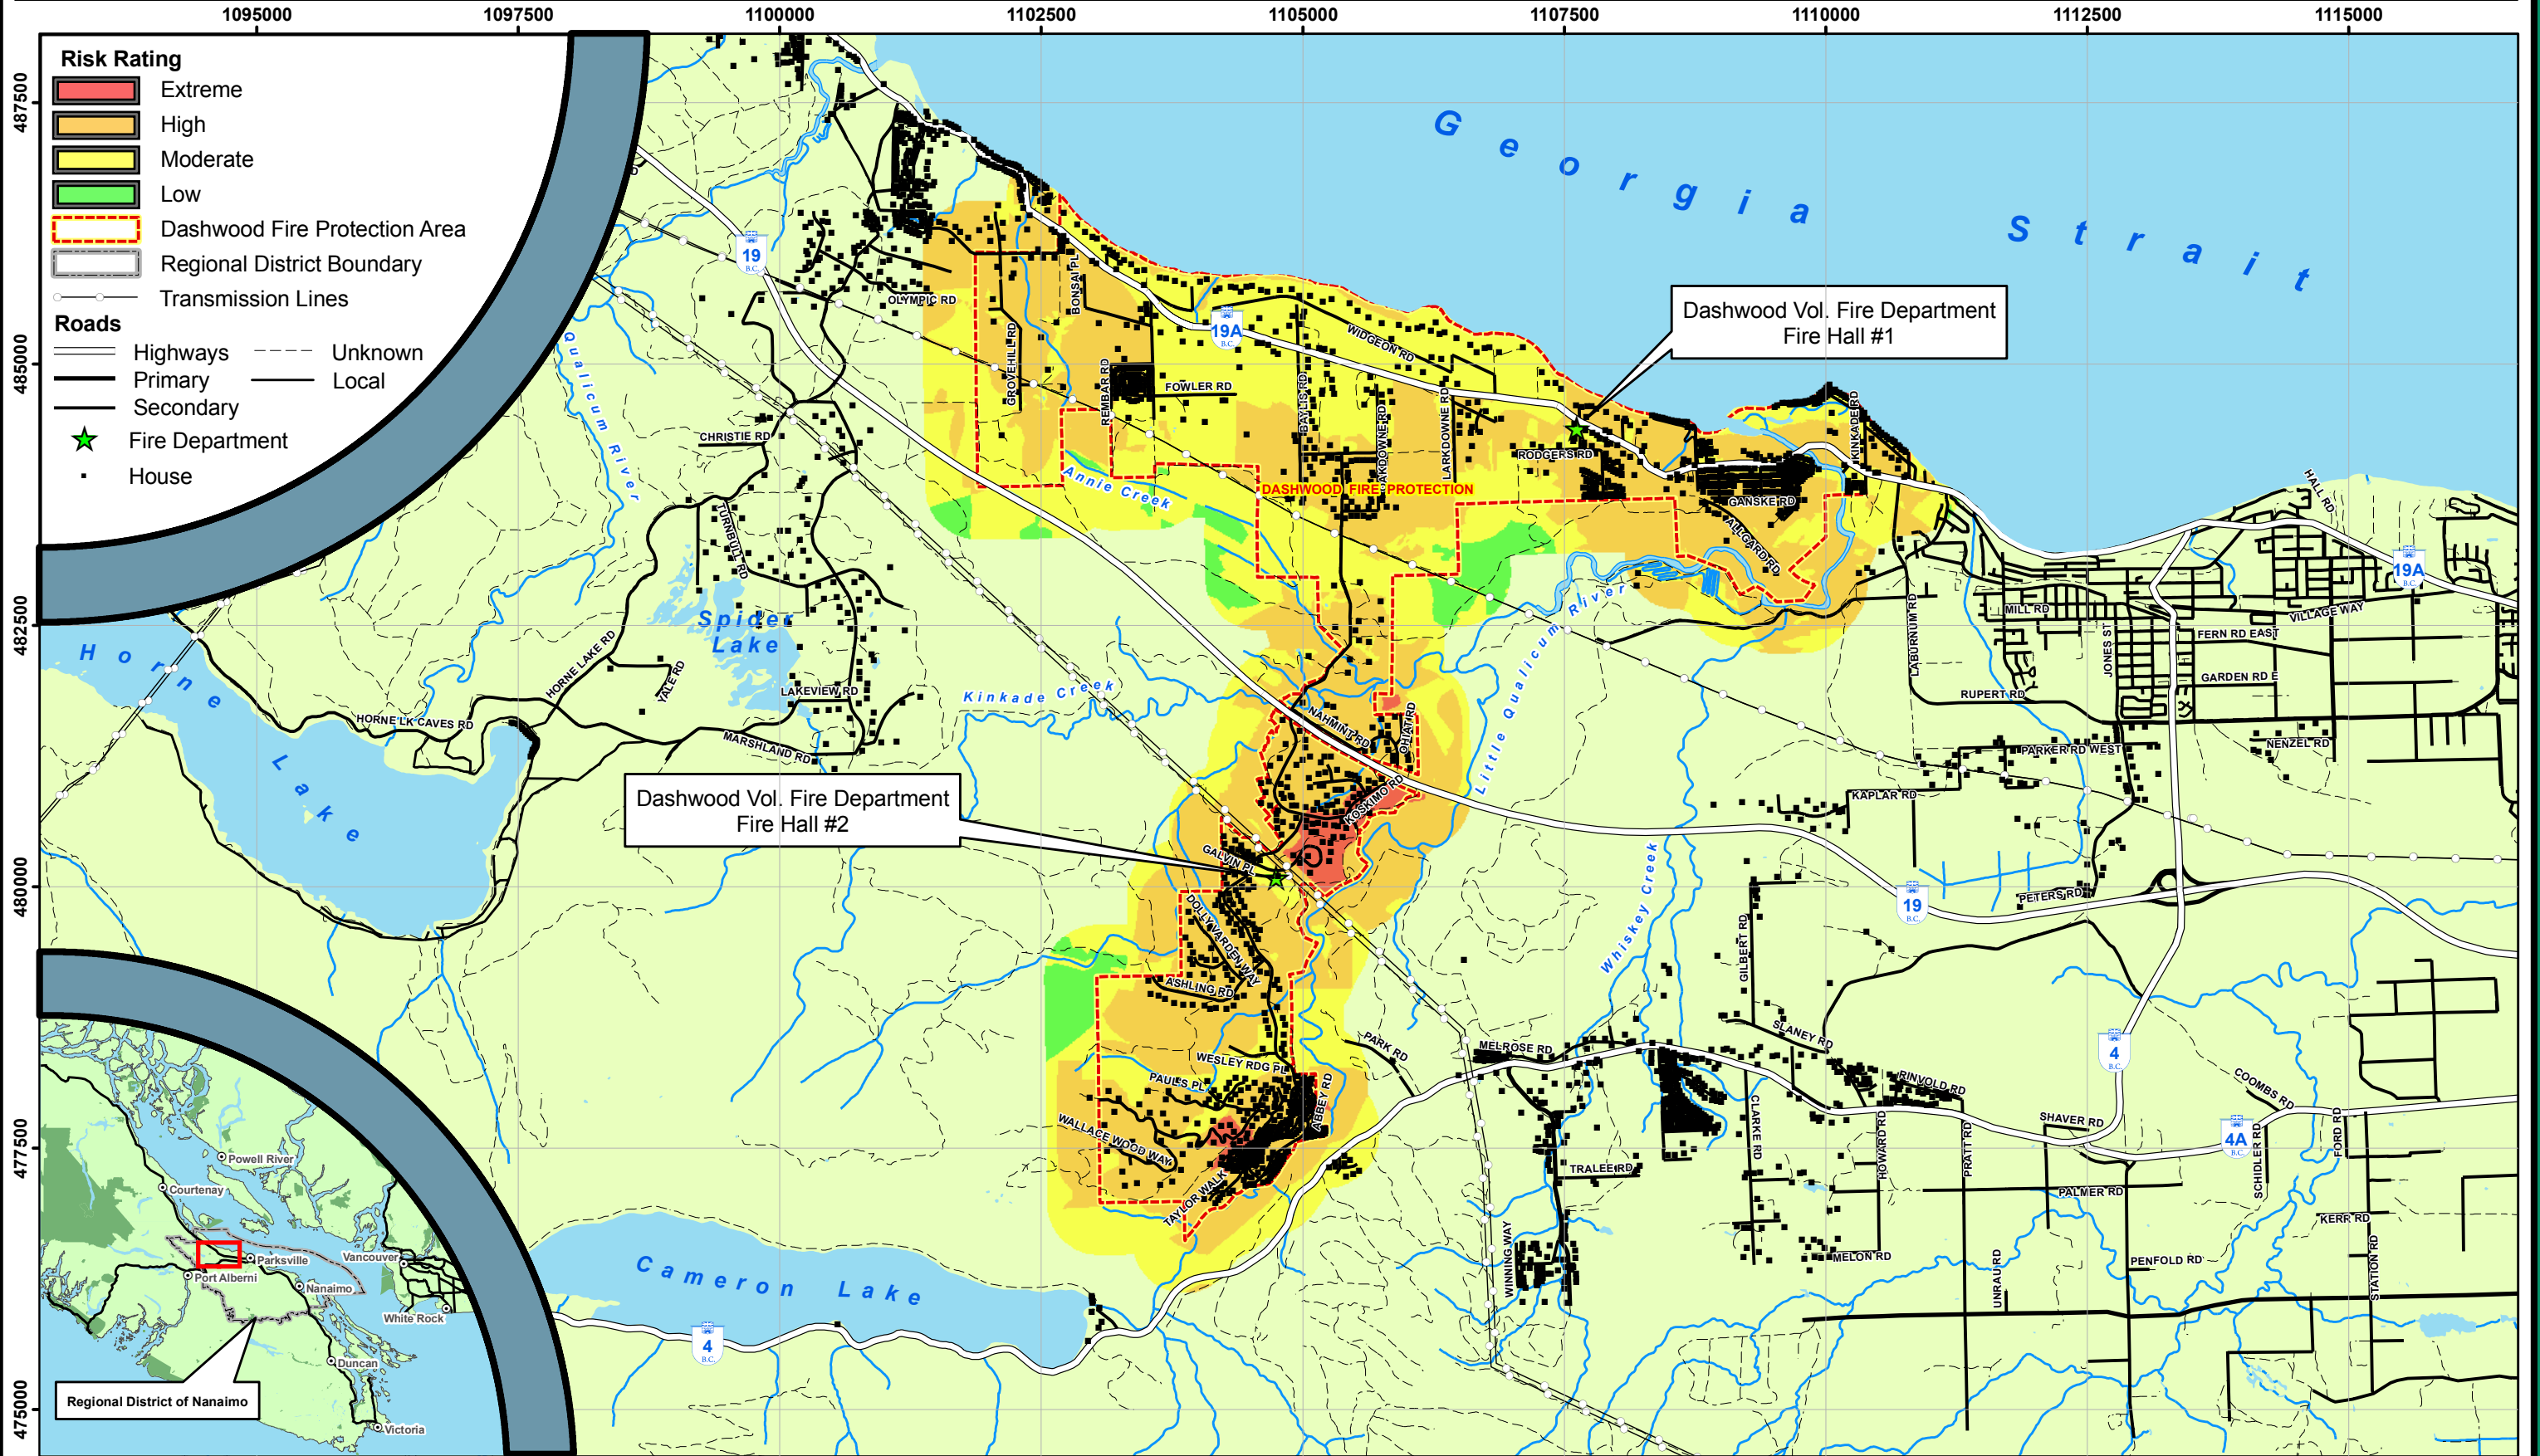

Dashwood Risk Rating Map

Regional District of Nanaimo

Risk Rating

- Extreme
- High
- Moderate
- Low
- Dashwood Fire Protection Area
- Regional District Boundary
- Transmission Lines

Roads

- Highways
- Unknown
- Primary
- Local
- Secondary
- ★ Fire Department
- House

Path: J:\Special_Projects_Admin\Fire Management\Prevention\CWPPs\DashwoodFPD\mxds
 Map Projection: BC Albers NAD 83
 Date: July 6, 2010

Campbell River Operation 1271 Petersen Road
 p: 250.287.2246
 f: 250.287.2247

Port McNeill Operation 5G-1705 Campbell Way
 p: 250.956.2260
 f: 250.956.4523

www.sfmi.ca