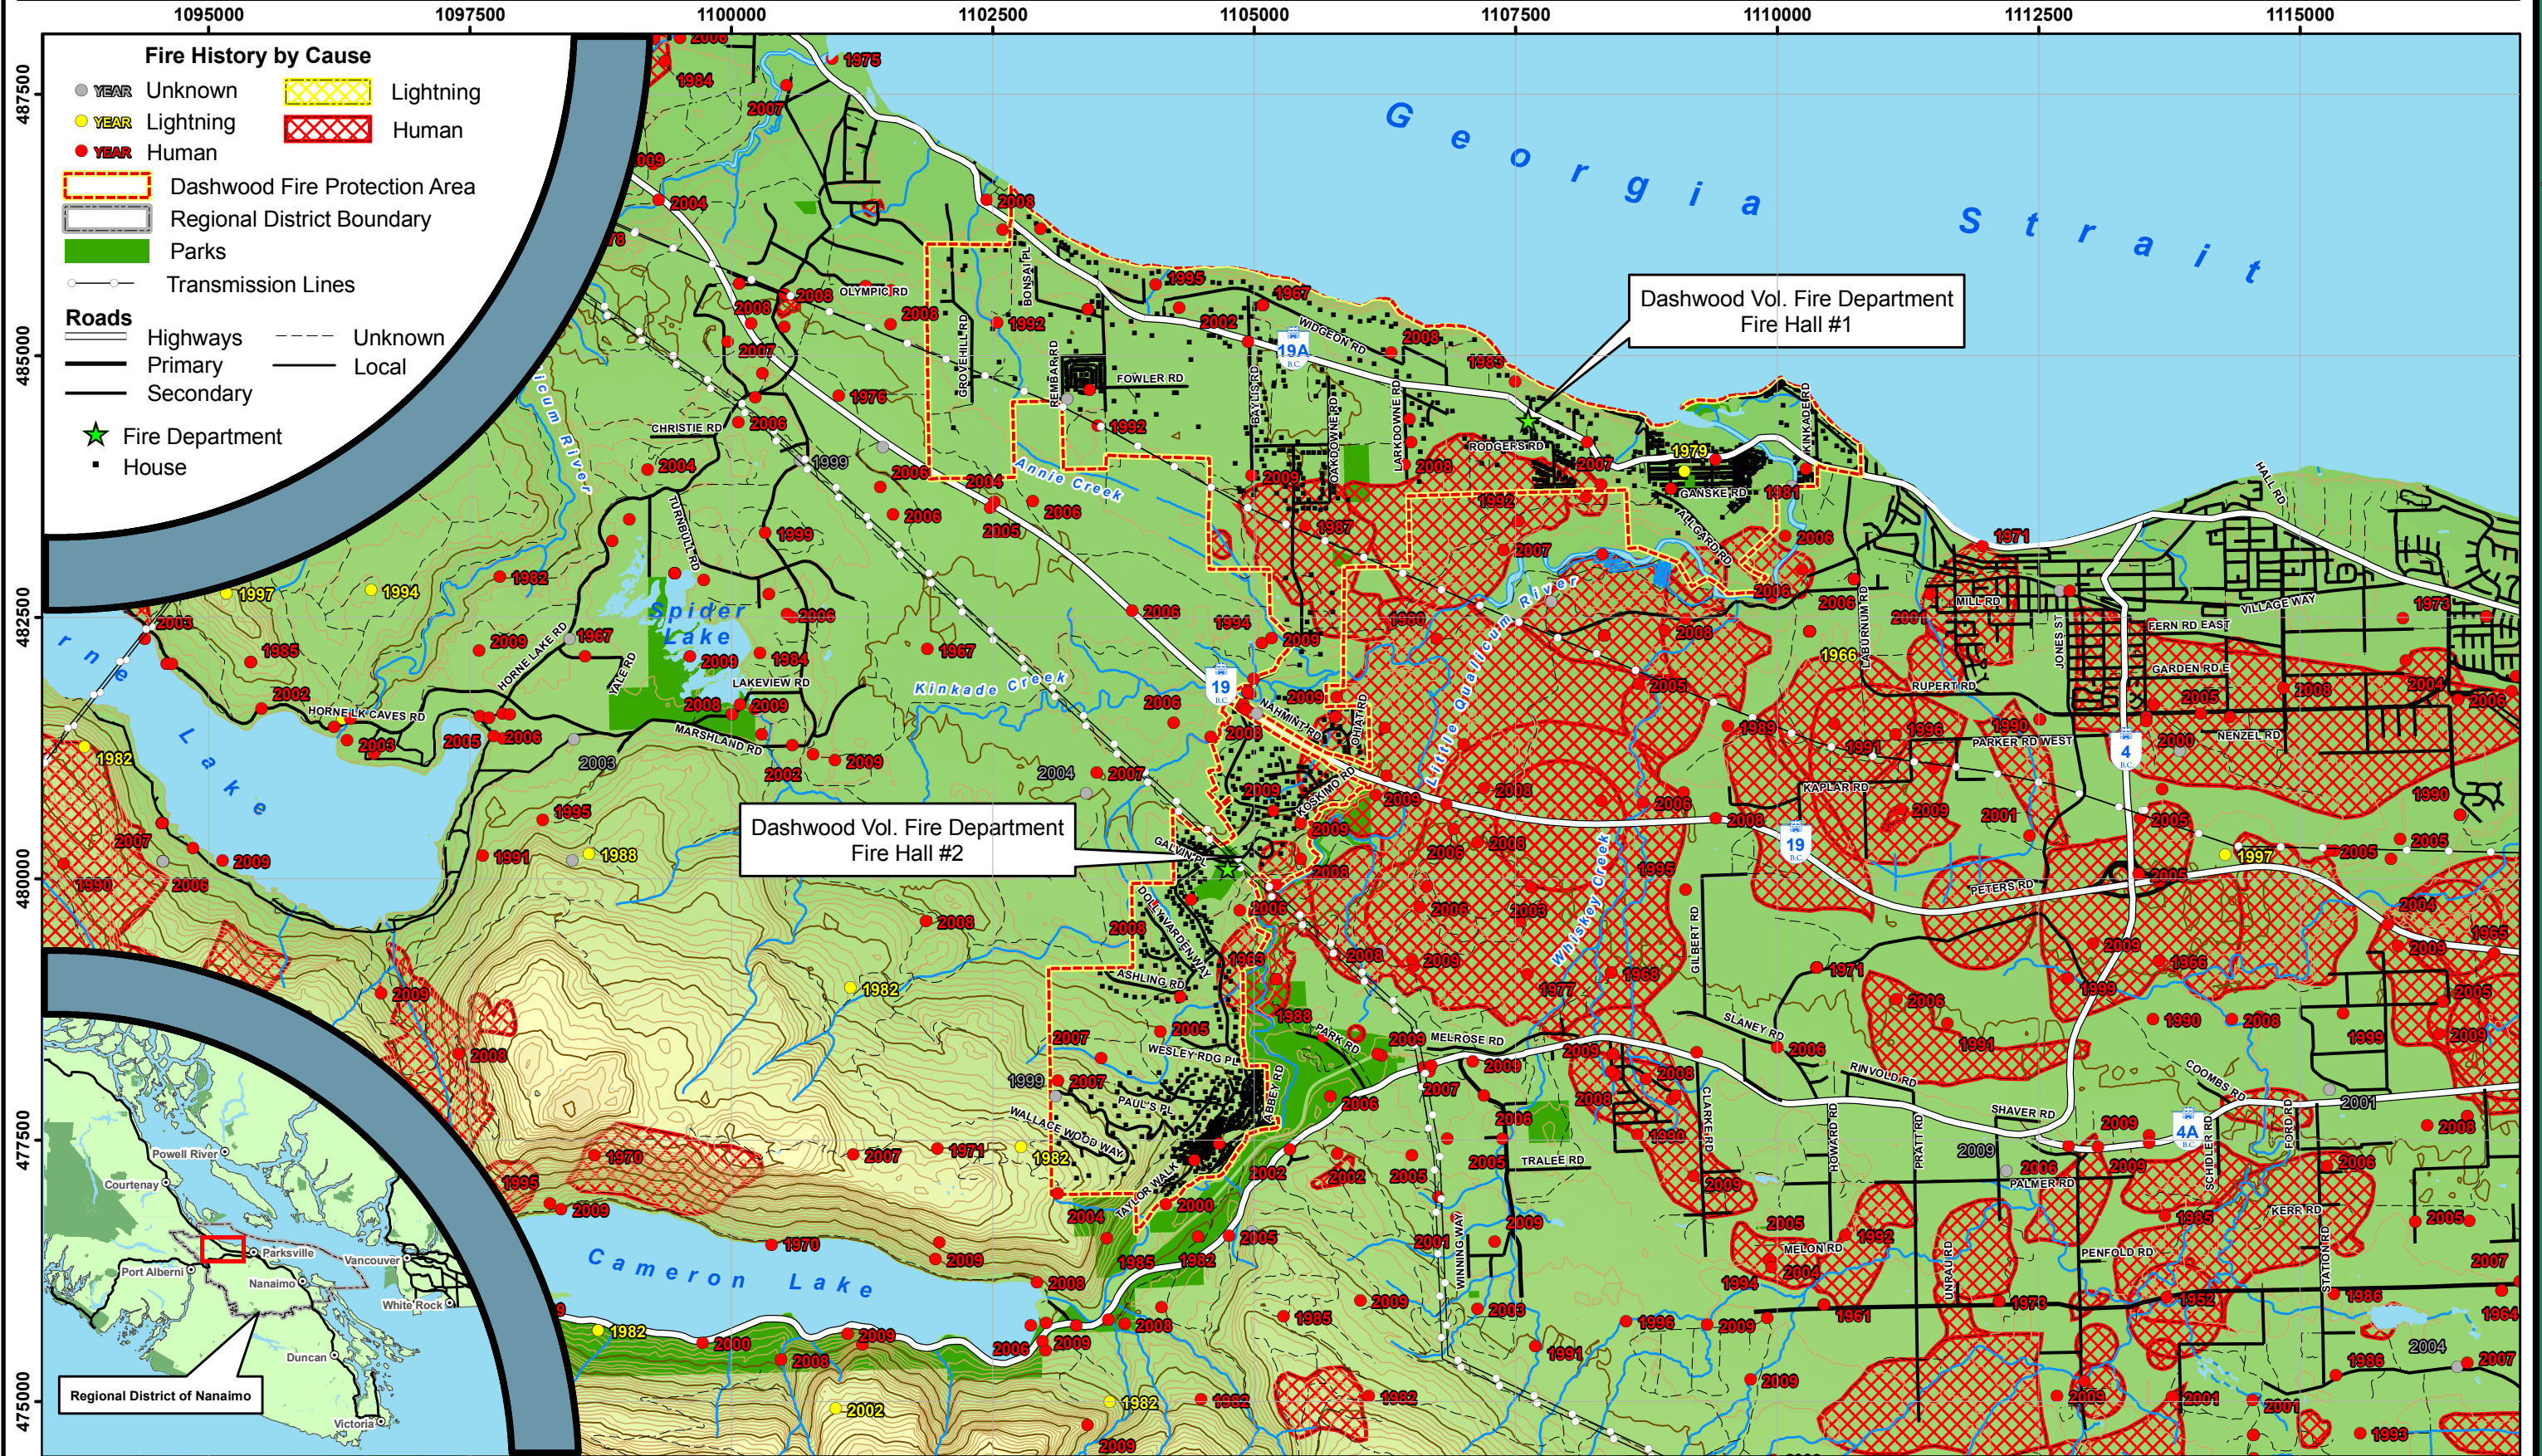

Dashwood Fire History Map

Regional District of Nanaimo

487500
485000
482500
480000
477500
475000

1095000 1097500 1100000 1102500 1105000 1107500 1110000 1112500 1115000

Path: J:\Special_Projects_Admin\Fire Management\Prevention\CWPPs\DashwoodFPD\mxds
Map Projection: BC Albers NAD 83
Date: July 6, 2010

Campbell River Operation
1271 Petersen Road
p: 250.287.2246
f: 250.287.2247

Port McNeill Operation
5G-1705 Campbell Way
p: 250.956.2260
f: 250.956.4523

www.sfmi.ca